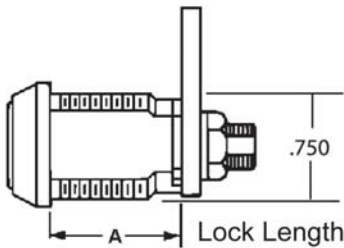

# Medeco DuraCam Cam Locks

**medeco**  
HIGH SECURITY LOCKS

**DuraCam®** comes with a horizontal keyway that produces smoother action with a thick top cut key which is guaranteed for life. The **DuraCam®** line is a leader in gaming protection.

**DuraCam® II** has the same key style as the **DuraCam®**, however the DuraCam®II is designed as a removable core cam lock. This enables you to make an instant lock change whenever you need to.

LSI Part Number	"A" Dimension	Keyway
<b>Medeco Cam Locks</b>		
ME-8010	5/8"	GES
ME-8020	1-1/8"	GES
ME-8040	5/8" -- RC	GES
ME-8030	1-1/8" -- RC	GES

Code	Rotation	KeyPull
1	90 Clockwise	1 KeyPull
2	90 Clockwise	2 KeyPulls
3	90 CounterClockwise	1 KeyPull
4	90 CounterClockwise	2 KeyPulls
5	180 Clockwise	1 KeyPull
6	180 Clockwise	2 KeyPulls
7	180 CounterClockwise	1 KeyPull
8	180 CounterClockwise	2 KeyPulls