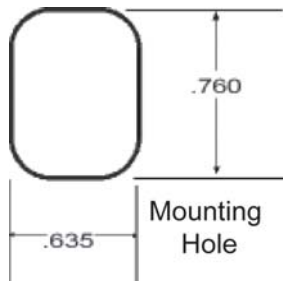

# Medeco DuraCam Cam Locks

**medeco**  
HIGH SECURITY LOCKS

**DuraCam®** comes with a horizontal keyway that produces smoother action with a thick top cut key which is guaranteed for life. The **DuraCam®** line is a leader in gaming protection.

**DuraCam® II** has the same key style as the **DuraCam®**, however the DuraCam®II is designed as a removable core cam lock. This enables you to make an instant lock change whenever you need to.

LSI Part Number	"A" Dimension	Keyway
<b>Medeco Cam Locks</b>		
ME-8010	5/8"	GES
ME-8020	1-1/8"	GES
ME-8040	5/8" -- RC	GES
ME-8030	1-1/8" -- RC	GES

Code	Rotation	KeyPull
1	90 Clockwise	1 KeyPull
2	90 Clockwise	2 KeyPulls
3	90 CounterClockwise	1 KeyPull
4	90 CounterClockwise	2 KeyPulls
5	180 Clockwise	1 KeyPull
6	180 Clockwise	2 KeyPulls
7	180 CounterClockwise	1 KeyPull
8	180 CounterClockwise	2 KeyPulls