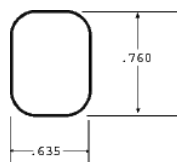

LSI Part No.	“A”	Material	Type
AB3450	5/8”	Brass	Desmo
AB3455	5/8”	Brass	Thin Head Desmo
AB3458	7/8”	Brass	Desmo
AB3480	1 1/8”	Brass	Desmo

Mounting Hole

Rotation and Keypull

- 1 = 90 Clockwise 1 Keypull
- 2 = 90 Clockwise 2 Keypulls
- 3 = 180 Clockwise 1 Keypull
- 4 = 180 Clockwise 2 Keypulls