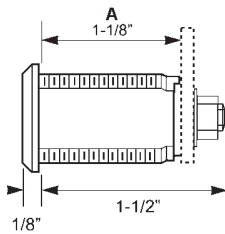

LSI Part No.	“A”	Material	Type
AB3450	5/8”	Brass	Desmo
AB3455	5/8”	Brass	Thin Head Desmo
AB3458	7/8”	Brass	Desmo
AB3480	1 1/8”	Brass	Desmo

Mounting Hole

Rotation and Keypull

- 1 = 90 Clockwise 1 Keypull
- 2 = 90 Clockwise 2 Keypulls
- 3 = 180 Clockwise 1 Keypull
- 4 = 180 Clockwise 2 Keypulls